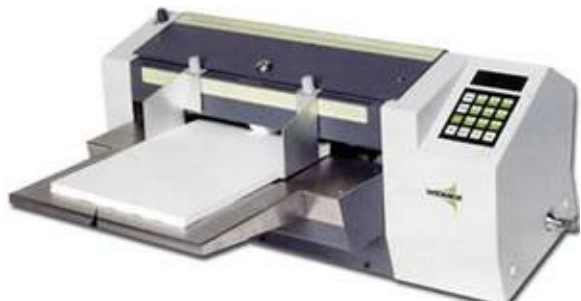

Widmer RS-MN Manually Operated Seven Digit Imprinter

http://www.checksignerstore.com/Manually_Operated_Seven_Digit_Imprinter_168_10130.html

PRODUCT ID # : 10130

OUR PRICE

LIST PRICE :	\$4909.00
INSTANT SAVING :	- \$1720.00
SALES PRICE :	\$3189.00
SHIPPING CHARGE :	FREE

PRODUCT DESCRIPTION

The Widmer RS MN document signer is the base model for manual document signing yet is still loaded with helpful features such as printing the current date on the document in addition to a seven digit number; the date must be set manually each time. The RS MN imprinting machine signs and endorses checks and documents from 2.875 to 15.5 wide and 2.875 to 16 long. Up to 9 pre programmed jobs can be stored for different types of documents. For security, the unit can be key locked to prevent unauthorized use. A signature form will be sent upon purchase to be submitted to the manufacturer. This form will be used to create a customized signature plate. Also available for 220 voltage.

PRODUCT FEATURES

PRODUCT SPECIFICATION

Max. Form Length	16 in.
Max. Form Width	15.5 in.
Min. Form Length	2.875 in.
Min. Form Width	2.875 in.
Voltage	120 Volt, 60 Cycle volts

DIMENSIONS

Weight:	55.00 lbs.
Width:	24.50 inches
Length:	20.00 inches
Height:	9.00 inches