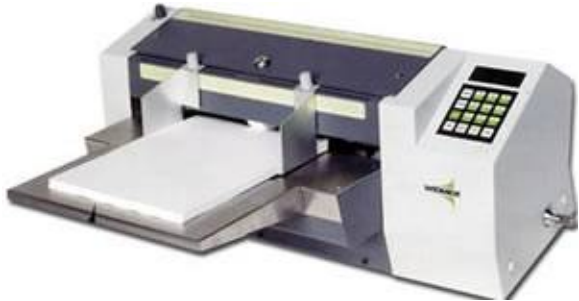

Check Signer Store

Phone: 1-866-432-0042 / INT'L 1-718-859-0917 Fax: 718-228-7476 We Will Match Any Current Web Advertised Price!

Widmer RS-DMN Manually Operated Seven Digit Dating Imprinter

http://www.checksignerstore.com/Manually_Operated_Seven_Digit_Dating_Imprinter_168_10131.html

PRODUCT ID # : 10131

OUR PRICE

LIST PRICE :	\$5091.00
INSTANT SAVING :	- \$892.00
SALES PRICE :	\$4199.00
SHIPPING CHARGE :	FREE

PRODUCT DESCRIPTION

The Widmer RS DMN is a manual document signer loaded with helpful features which get your job done quickly and efficiently in low volumes. Signs and endorses checks and documents from 2.875 to 15.5 wide and 2.875 to 16 long. Up to 9 pre programmed jobs can be stored in the machine. This machine will print a seven digit number and text on any document plus the current date, which you must set manually. Please specify the desired seven digit number. A signature form will be sent upon purchase to be submitted to the manufacturer. This form will be used to create a customized signature plate. Also available for 220 voltage.

PRODUCT FEATURES

PRODUCT SPECIFICATION

Max. Form Length	16 in.
Max. Form Width	15.5 in.
Min. Form Length	2.875 in.
Min. Form Width	2.875 in.
Voltage	115V, 60HZ volts

DIMENSIONS

Weight:	55.00 lbs.
Width:	24.50 inches
Length:	20.00 inches
Height:	9.00 inches