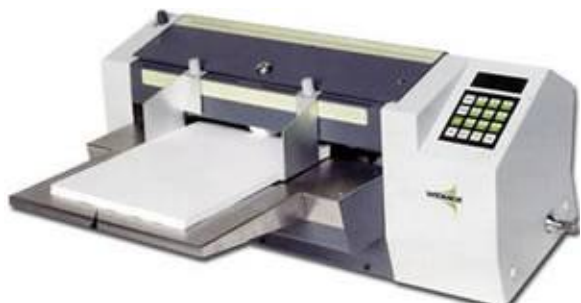

PRODUCT ID # : 10128

PRODUCT SPECIFICATION

Max. Form Length	16 in.
Max. Form Width	15.5 in.
Min. Form Length	2.875 in.
Min. Form Width	2.875 in.
Voltage	120 Volt, 60 Cycle volts

DIMENSIONS

Weight:	55.00 lbs.
Width:	24.50 inches
Length:	20.00 inches
Height:	9.00 inches

OUR PRICE

LIST PRICE :	\$5087.00
INSTANT SAVING :	- \$1934.00
SALES PRICE :	\$3153.00
SHIPPING CHARGE :	FREE

PRODUCT DESCRIPTION

Widmer RS DT Date and Four Line Document Imprinter The Widmer RS DT document imprinter will imprint the current date plus four lines of text on a document. The RS DT document signer signs and endorses checks and documents from 2.875 to 15.5 wide and 2.875 to 16 long. Up to 9 pre programmed jobs can be stored for different types of documents. Please specify desired message. A signature form will be sent upon purchase to be submitted to the manufacturer. This form will be used to create a customized signature plate. Also available for 220 voltage. Specifications Dimensions 9 x 24 1 2 x 12 20 extension tray Weight 55 lbs. Shipping Weight 65 lbs. Maximum Speed 12,000 hr with 3 1 2 check Maximum Paper Size 15 1 2 x 16 Minimum Paper size 2 7 8 x 2 7 8 Power 120V 60Hz Hopper Capacity 200 Single Ply Optimum 300 Single Ply Maximum Roller Life 750,000 Impression estimated Drum Selection Imprint, Signature, Date. Extras for RS Series Only Single signature and saddle Extra signature Border or background 4 lines of text and saddle Each additional line of text Logo Saddle, blank S O Saddle, blank D Date or N Number Saddle, blank MN Number Saddle, blank DMN Date and Number Drum, S O Drum, wheels date D Drum, manual set wheel number MN Drum, manual set wheel date and wheel number DMN Ink roller black Standard Ink roller, Red or blue Ink roller, tri color blue,red,purple Saddle with base lock type segments date or number Saddle with base lock type segments date and number Double document detector